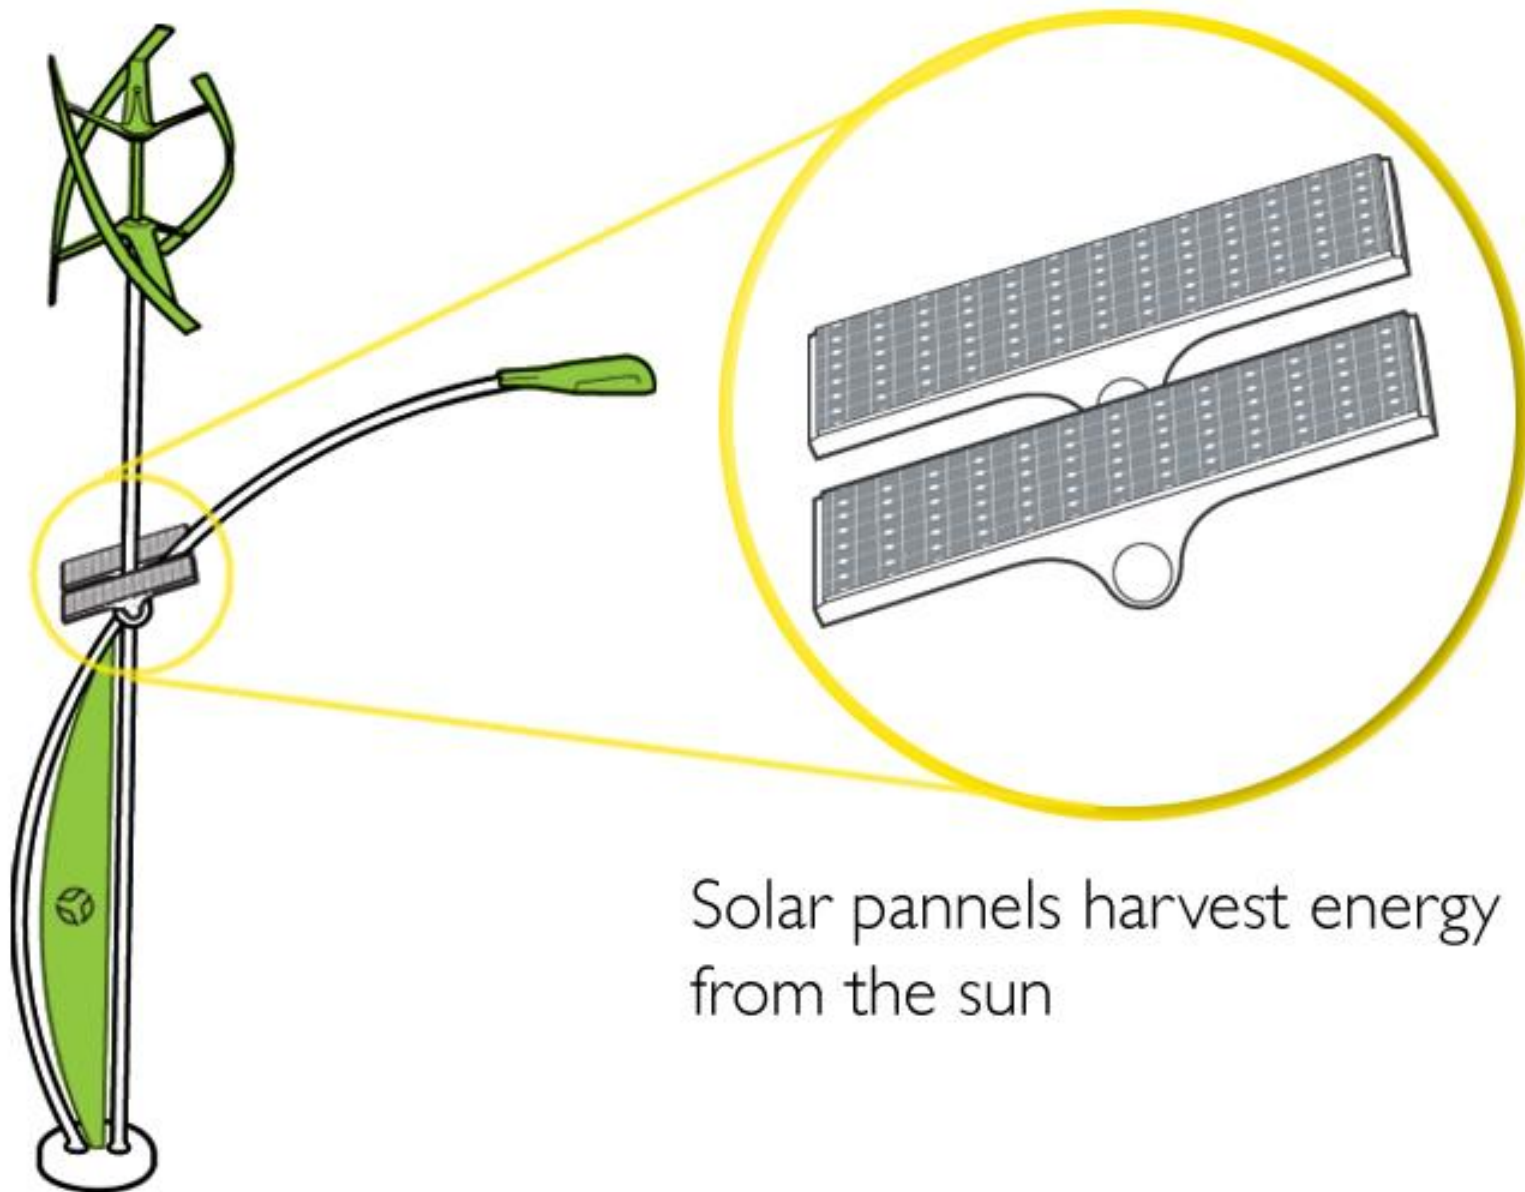

The  eddy turbine is the latest in vertical axis wind turbine technology by Urban Green Energy

Solar pannels harvest energy from the sun

LED lights are available for all applications

Battery system gives you light throughout the night even if the wind is not blowing

In the Sanya system the battery lasts five nights

Choose Sanya GB if you wish to back-up your battery with grid power for prolonged periods of low wind

The Sayna GB battery lasts one night and grid backup kicks in when the charge falls below 20% capacity