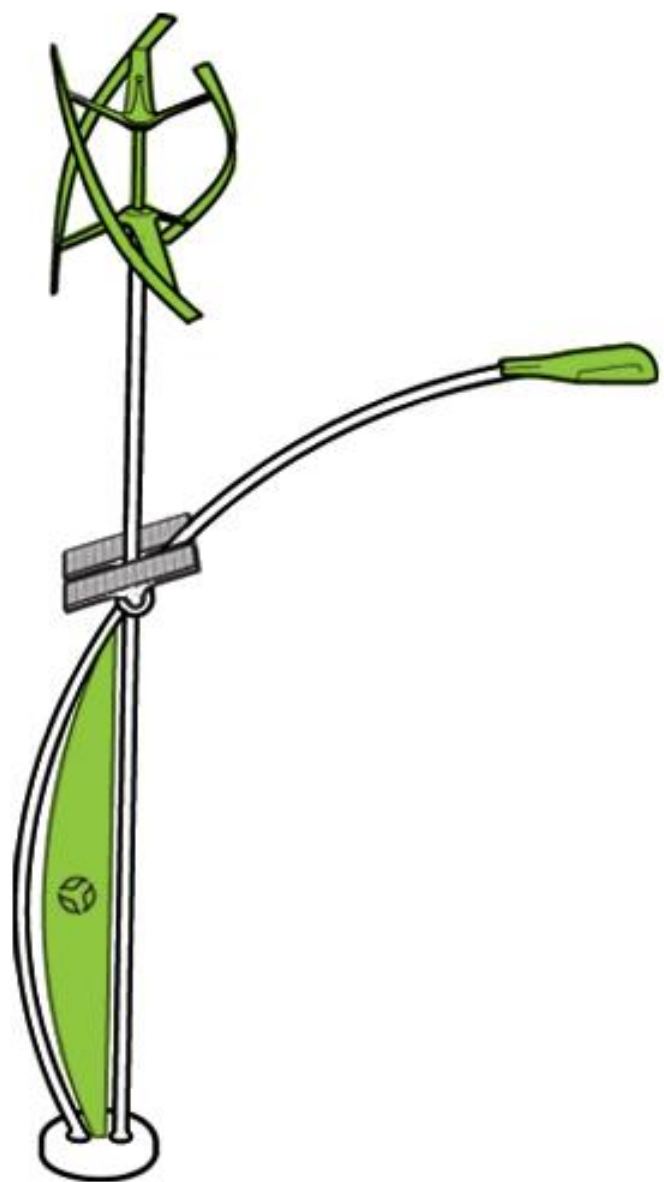

Sanya

Sanya GB

Urban
Green
Energy

Sanya

A clean energy-powered lighting solution

Sanya

Sanya

How does it work?

The  eddy turbine is the latest in vertical axis wind turbine technology by Urban Green Energy

Solar pannels harvest energy from the sun

LED lights are available for all applications

Battery system gives you light throughout the night even if the wind is not blowing

In the Sanya system the battery lasts five nights

Choose Sanya GB if you wish to back-up your battery with grid power for prolonged periods of low wind

The Sayna GB battery lasts one night and grid backup kicks in when the charge falls below 20% capacity