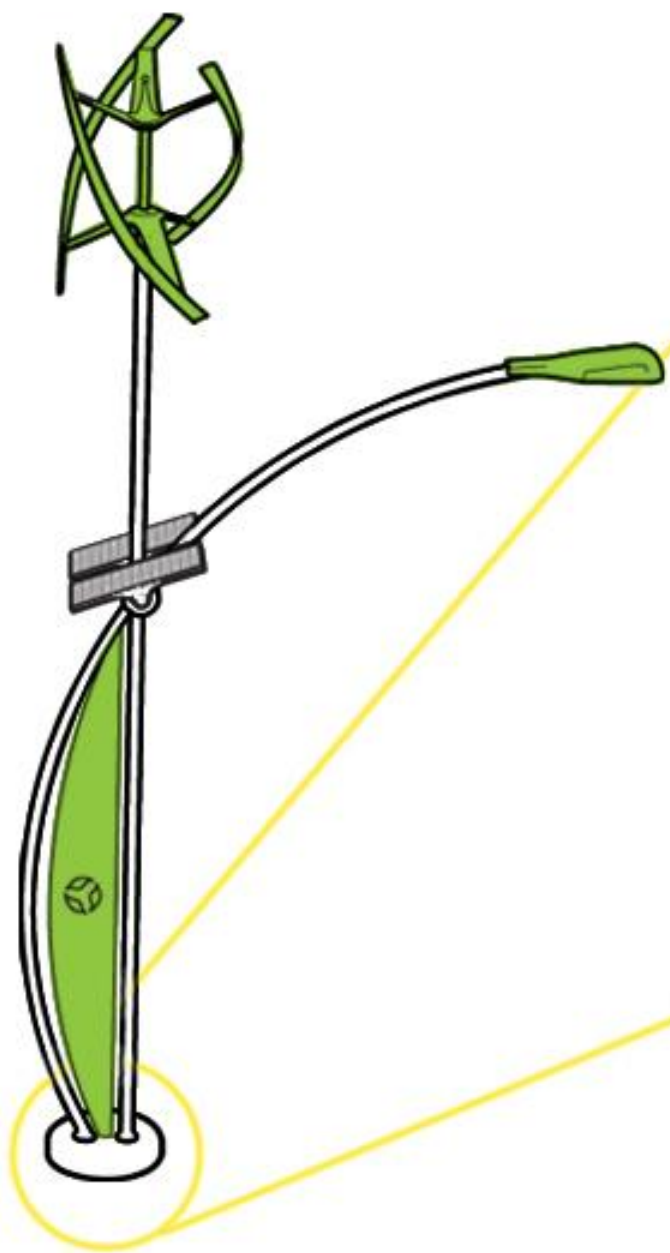

Sanya

Sanya GB

Urban
Green
Energy

Sanya

A clean energy-powered lighting solution

Sanya

Sanya

How does it work?

The  eddy turbine is the latest in vertical axis wind turbine technology by Urban Green Energy

Solar pannels harvest energy from the sun

LED lights are available for all applications

Battery system gives you light throughout the night even if the wind is not blowing

In the Sanya system the battery lasts five nights

Choose Sanya GB if you wish to back-up your battery with grid power for prolonged periods of low wind

The Sayna GB battery lasts one night and grid backup kicks in when the charge falls below 20% capacity