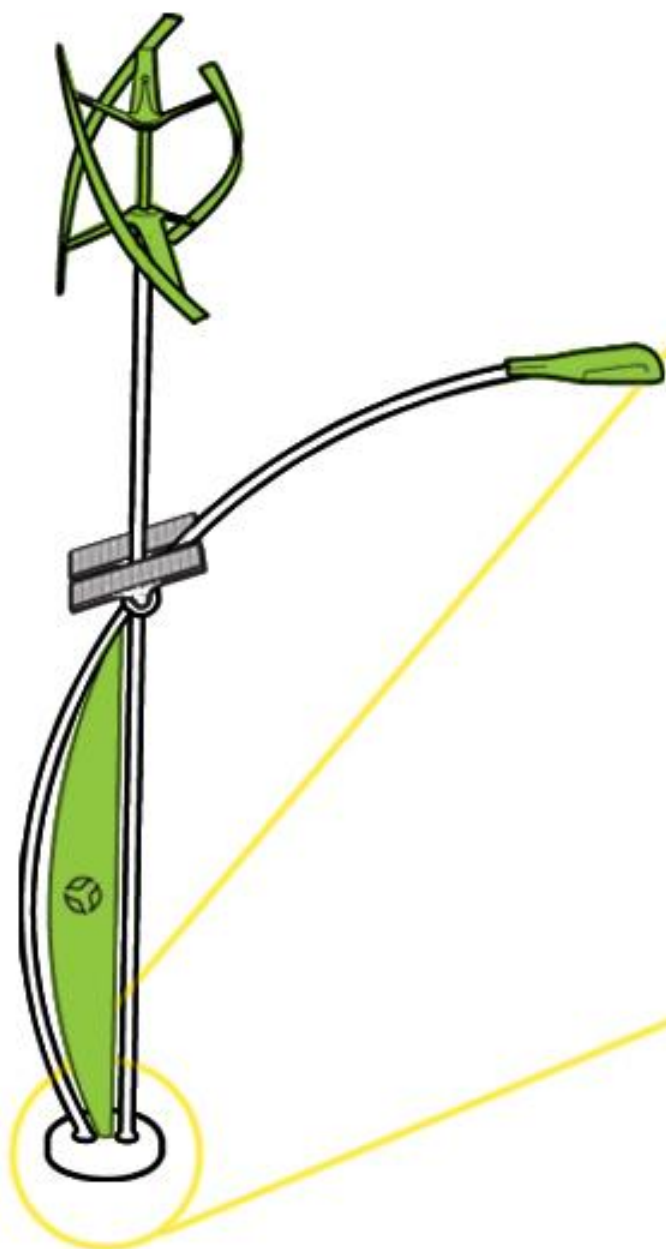

Sanya

Sanya GB

Urban
Green
Energy

Sanya

A clean energy-powered lighting solution

Sanya

Sanya

How does it work?

The  eddy turbine is the latest in vertical axis wind turbine technology by Urban Green Energy

Solar pannels harvest energy from the sun

LED lights are available for all applications

Battery system gives you light throughout the night even if the wind is not blowing

In the Sanya system the battery lasts five nights

Choose Sanya GB if you wish to back-up your battery with grid power for prolonged periods of low wind

The Sayna GB battery lasts one night and grid backup kicks in when the charge falls below 20% capacity