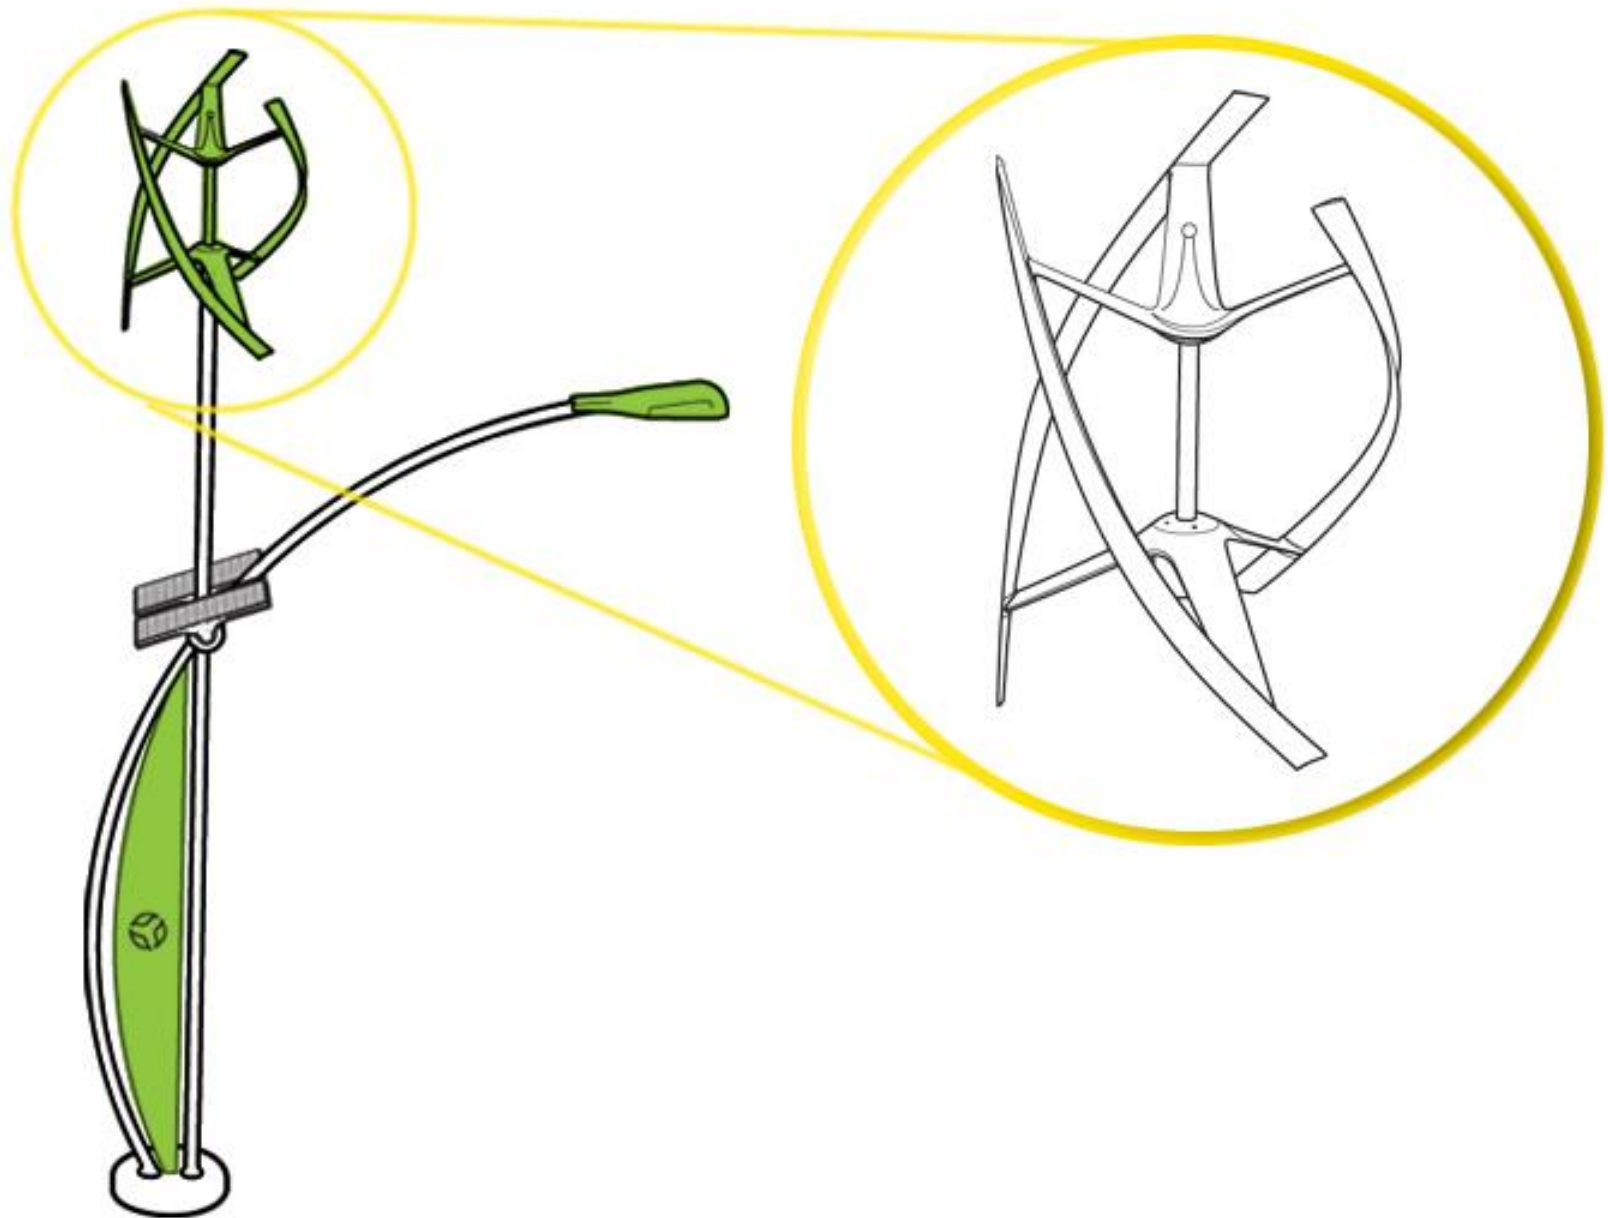

Sanya

Sanya GB

Urban
Green
Energy

Sanya

A clean energy-powered lighting solution

Sanya

Sanya

How does it work?

The  eddy turbine is the latest in vertical axis wind turbine technology by Urban Green Energy

Solar pannels harvest energy from the sun

LED lights are available for all applications

Battery system gives you light throughout the night even if the wind is not blowing

In the Sanya system the battery lasts five nights

Choose Sanya GB if you wish to back-up your battery with grid power for prolonged periods of low wind

The Sayna GB battery lasts one night and grid backup kicks in when the charge falls below 20% capacity