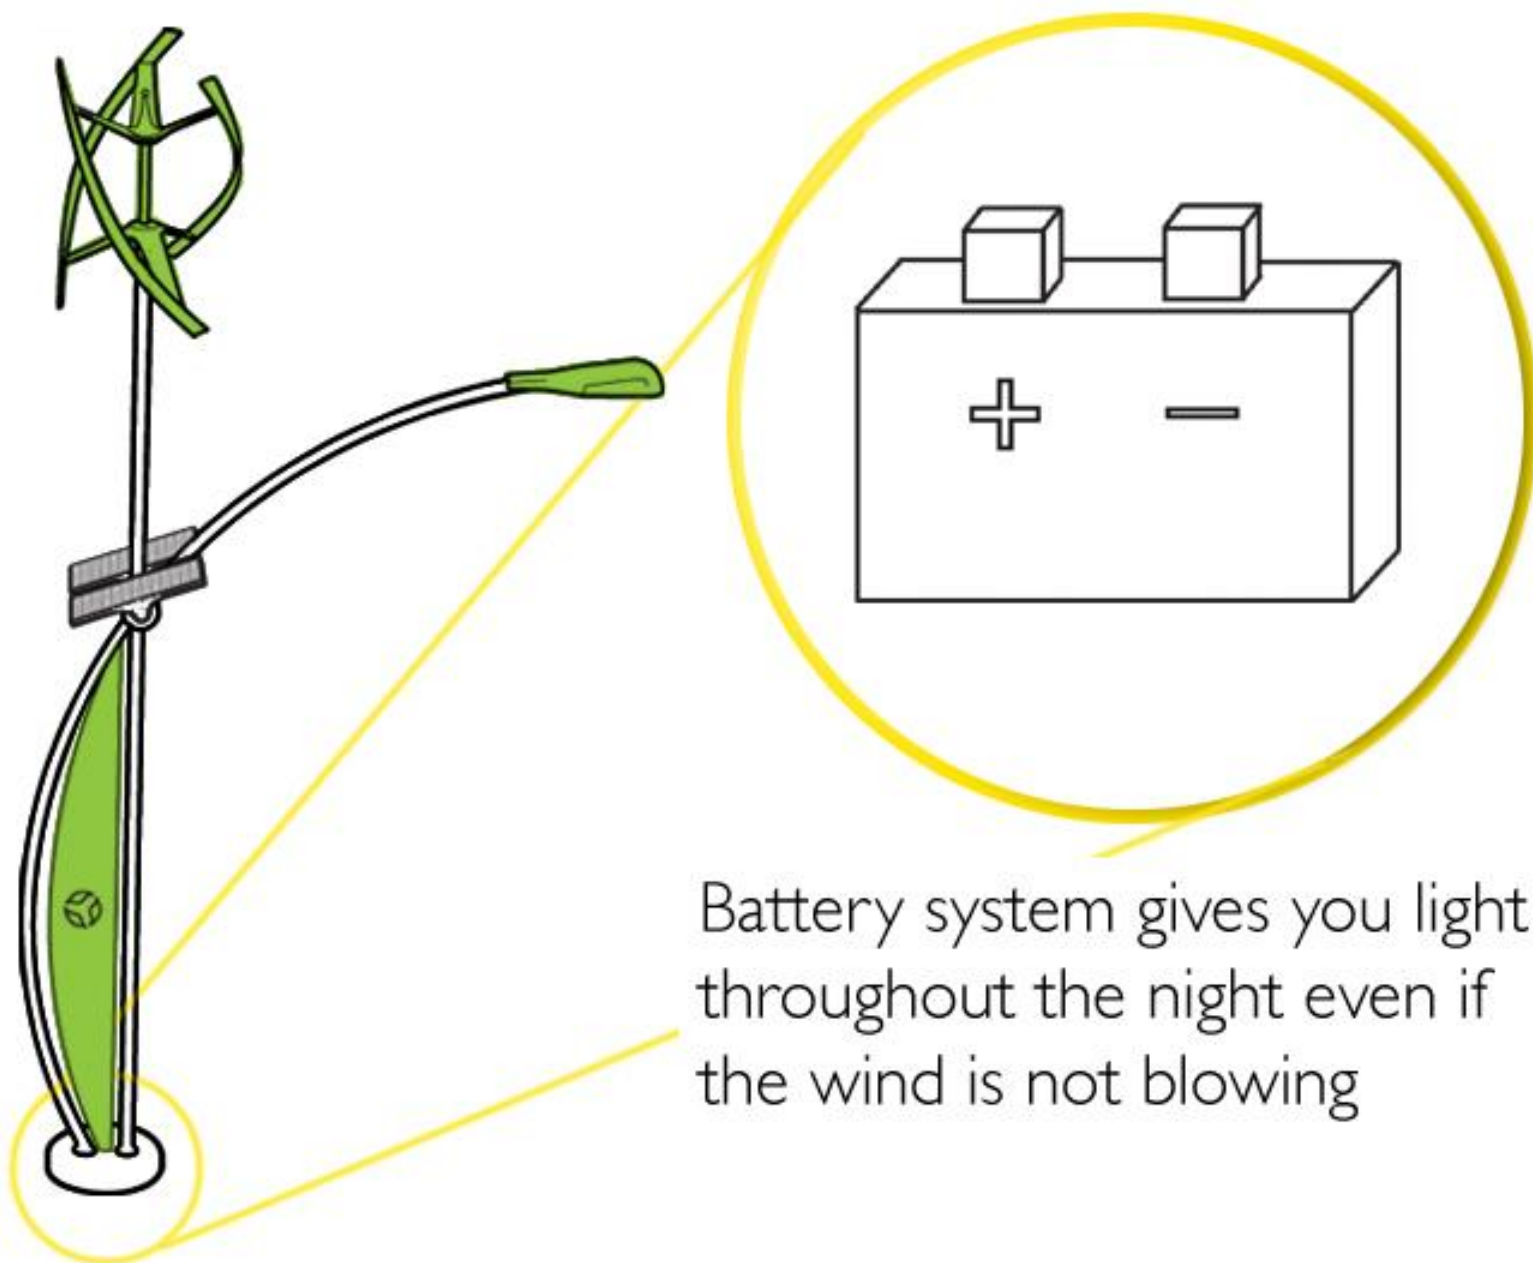

The  eddy turbine is the latest in vertical axis wind turbine technology by Urban Green Energy

Solar pannels harvest energy from the sun

LED lights are available for all applications

Battery system gives you light throughout the night even if the wind is not blowing

In the Sanya system the battery lasts five nights

Choose Sanya GB if you wish to back-up your battery with grid power for prolonged periods of low wind

The Sayna GB battery lasts one night and grid backup kicks in when the charge falls below 20% capacity