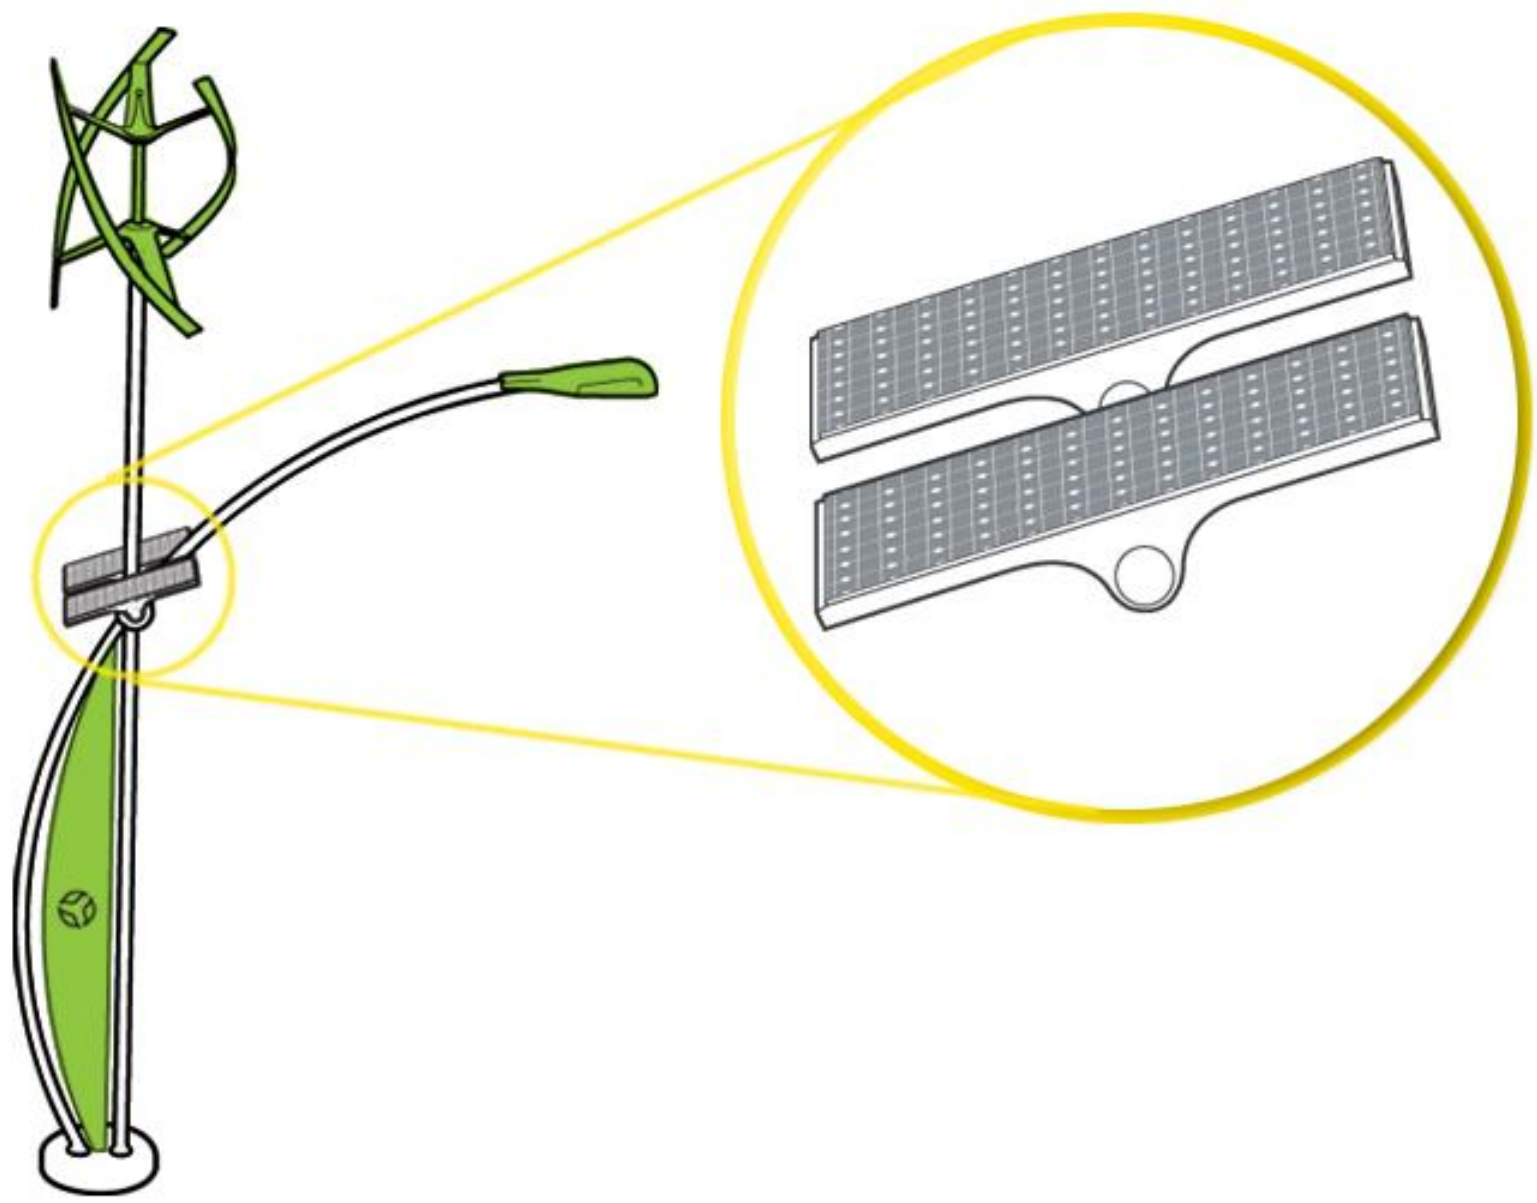

The  eddy turbine is the latest in vertical axis wind turbine technology by Urban Green Energy

Solar pannels harvest energy from the sun

LED lights are available for all applications

Battery system gives you light throughout the night even if the wind is not blowing

In the Sanya system the battery lasts five nights

Choose Sanya GB if you wish to back-up your battery with grid power for prolonged periods of low wind

The Sayna GB battery lasts one night and grid backup kicks in when the charge falls below 20% capacity