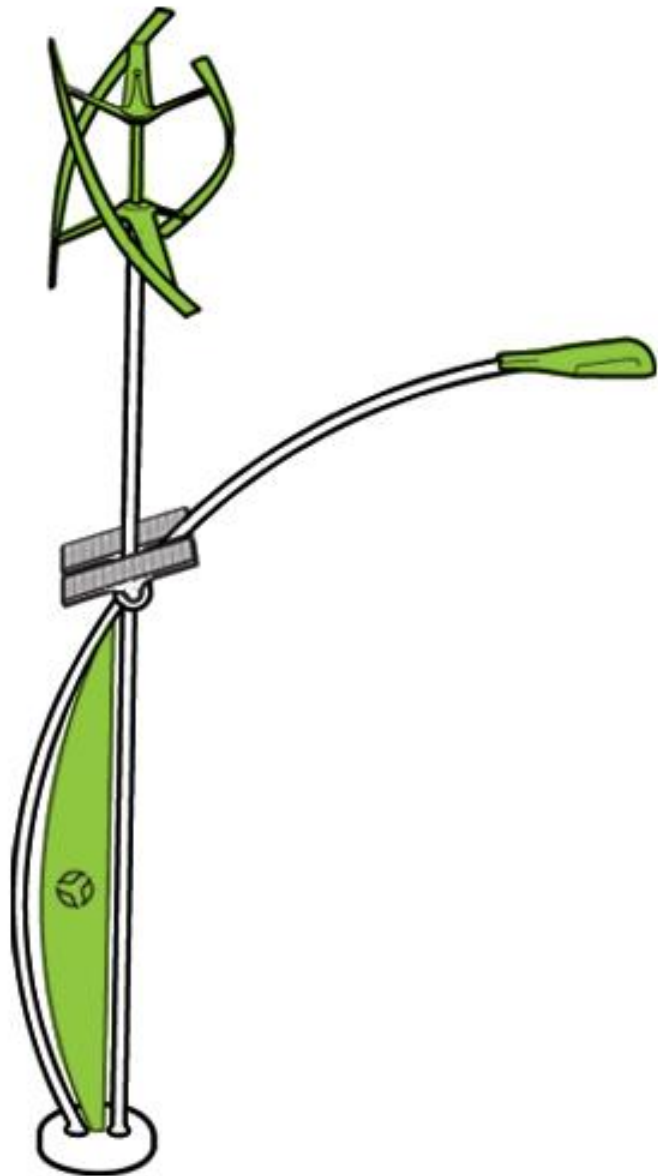

Sanya

Sanya GB

Urban
Green
Energy

Sanya

A clean energy-powered lighting solution

Sanya

Sanya

How does it work?

The  eddy turbine is the latest in vertical axis wind turbine technology by Urban Green Energy

Solar pannels harvest energy from the sun

LED lights are available for all applications

Battery system gives you light throughout the night even if the wind is not blowing

In the Sanya system the battery lasts five nights

Choose Sanya GB if you wish to back-up your battery with grid power for prolonged periods of low wind

The Sayna GB battery lasts one night and grid backup kicks in when the charge falls below 20% capacity