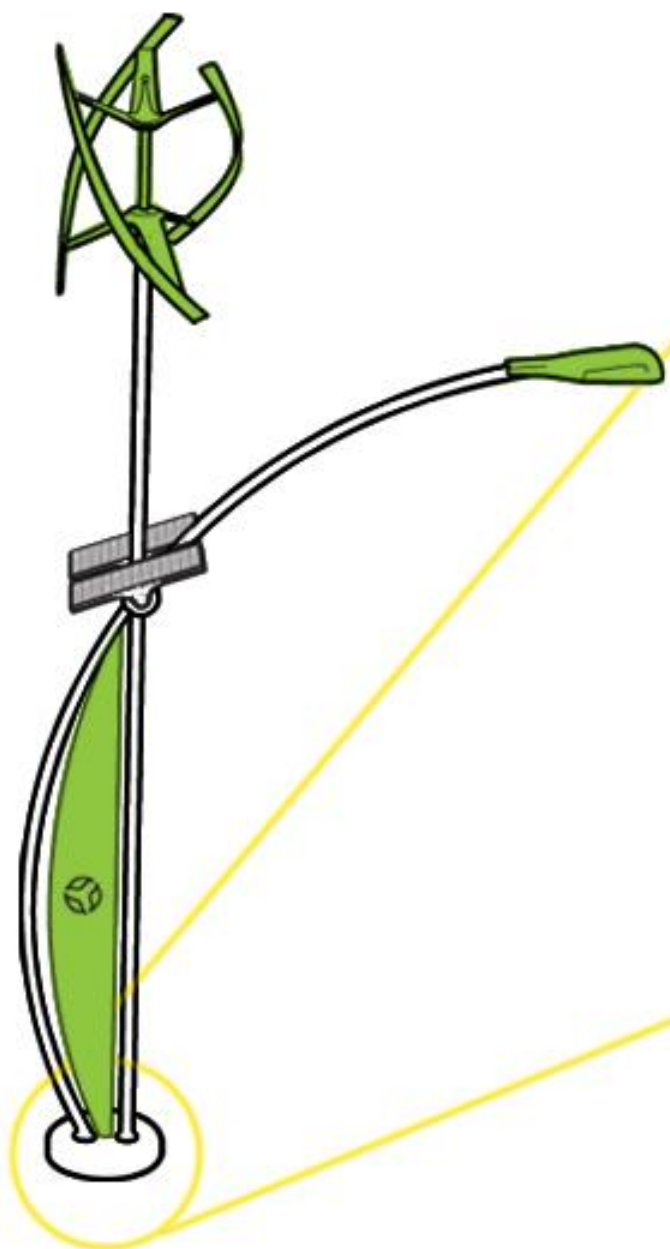

Sanya

Sanya GB

Urban
Green
Energy

Sanya

A clean energy-powered lighting solution

Sanya

Sanya

How does it work?

The  eddy turbine is the latest in vertical axis wind turbine technology by Urban Green Energy

Solar pannels harvest energy from the sun

LED lights are available for all applications

Battery system gives you light throughout the night even if the wind is not blowing

In the Sanya system the battery lasts five nights

Choose Sanya GB if you wish to back-up your battery with grid power for prolonged periods of low wind

The Sayna GB battery lasts one night and grid backup kicks in when the charge falls below 20% capacity