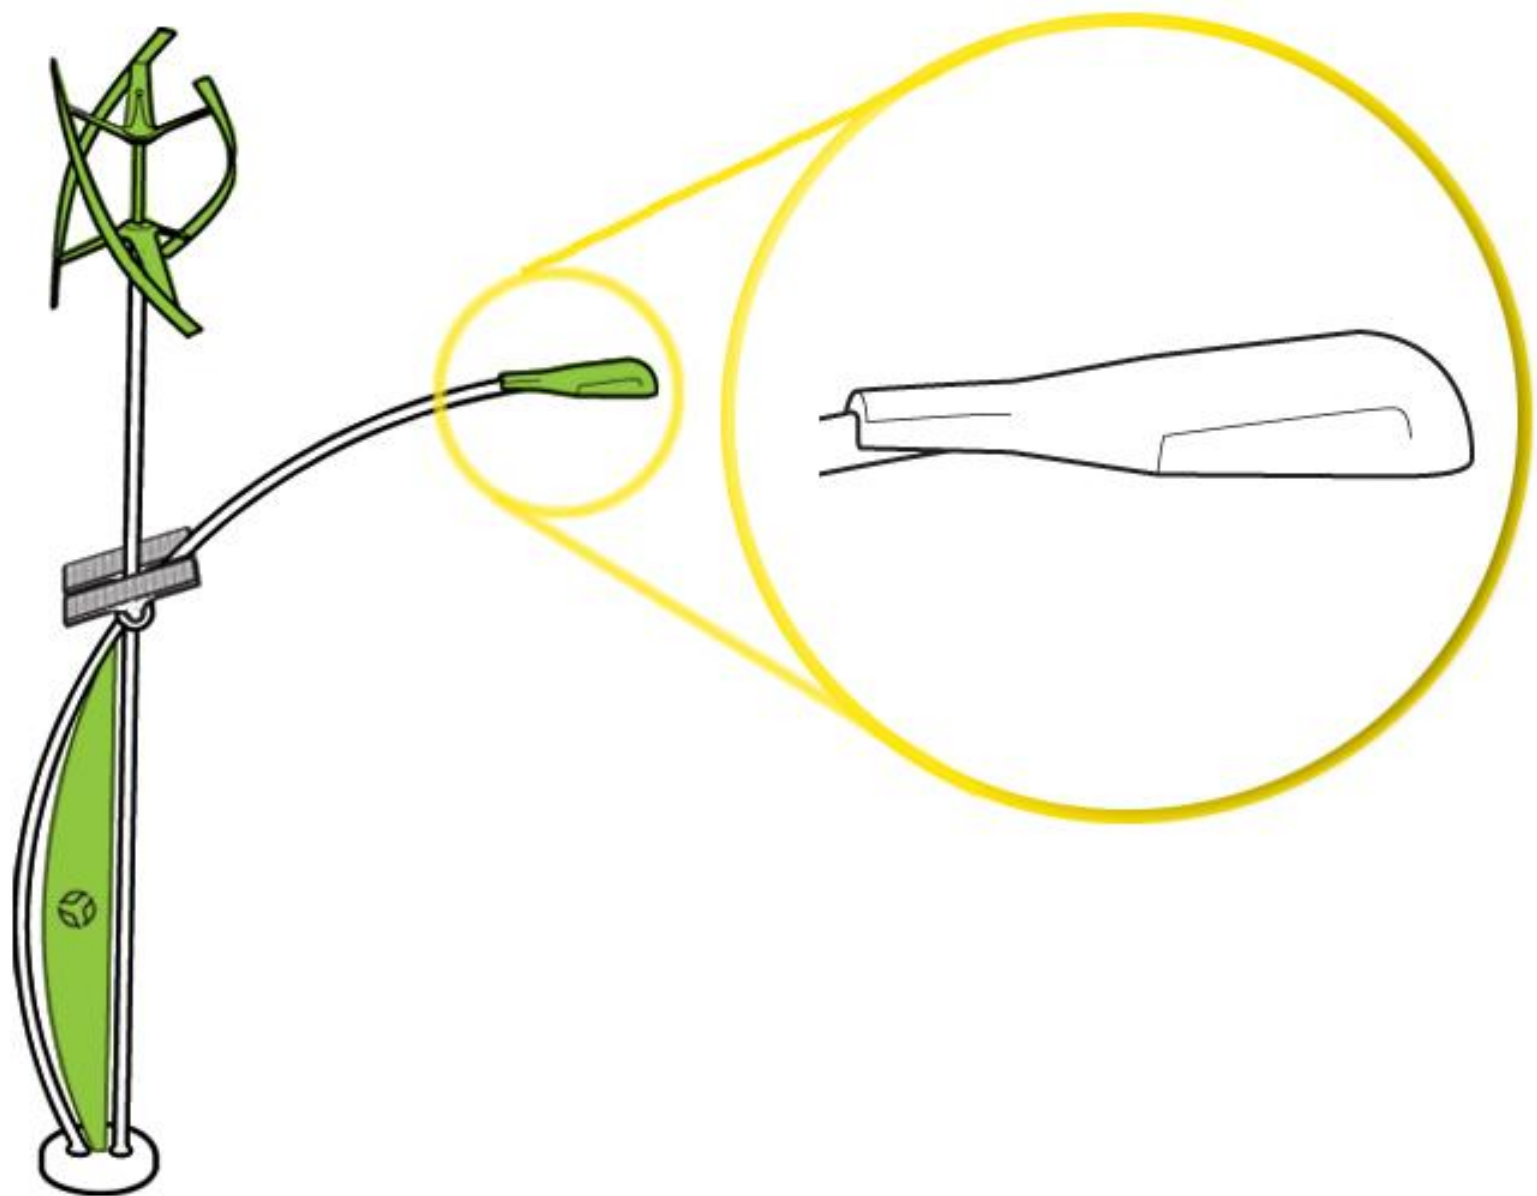

Sanya

Sanya GB

Urban
Green
Energy

Sanya

A clean energy-powered lighting solution

Sanya

Sanya

How does it work?

The  eddy turbine is the latest in vertical axis wind turbine technology by Urban Green Energy

Solar pannels harvest energy from the sun

LED lights are available for all applications

Battery system gives you light throughout the night even if the wind is not blowing

In the Sanya system the battery lasts five nights

Choose Sanya GB if you wish to back-up your battery with grid power for prolonged periods of low wind

The Sayna GB battery lasts one night and grid backup kicks in when the charge falls below 20% capacity