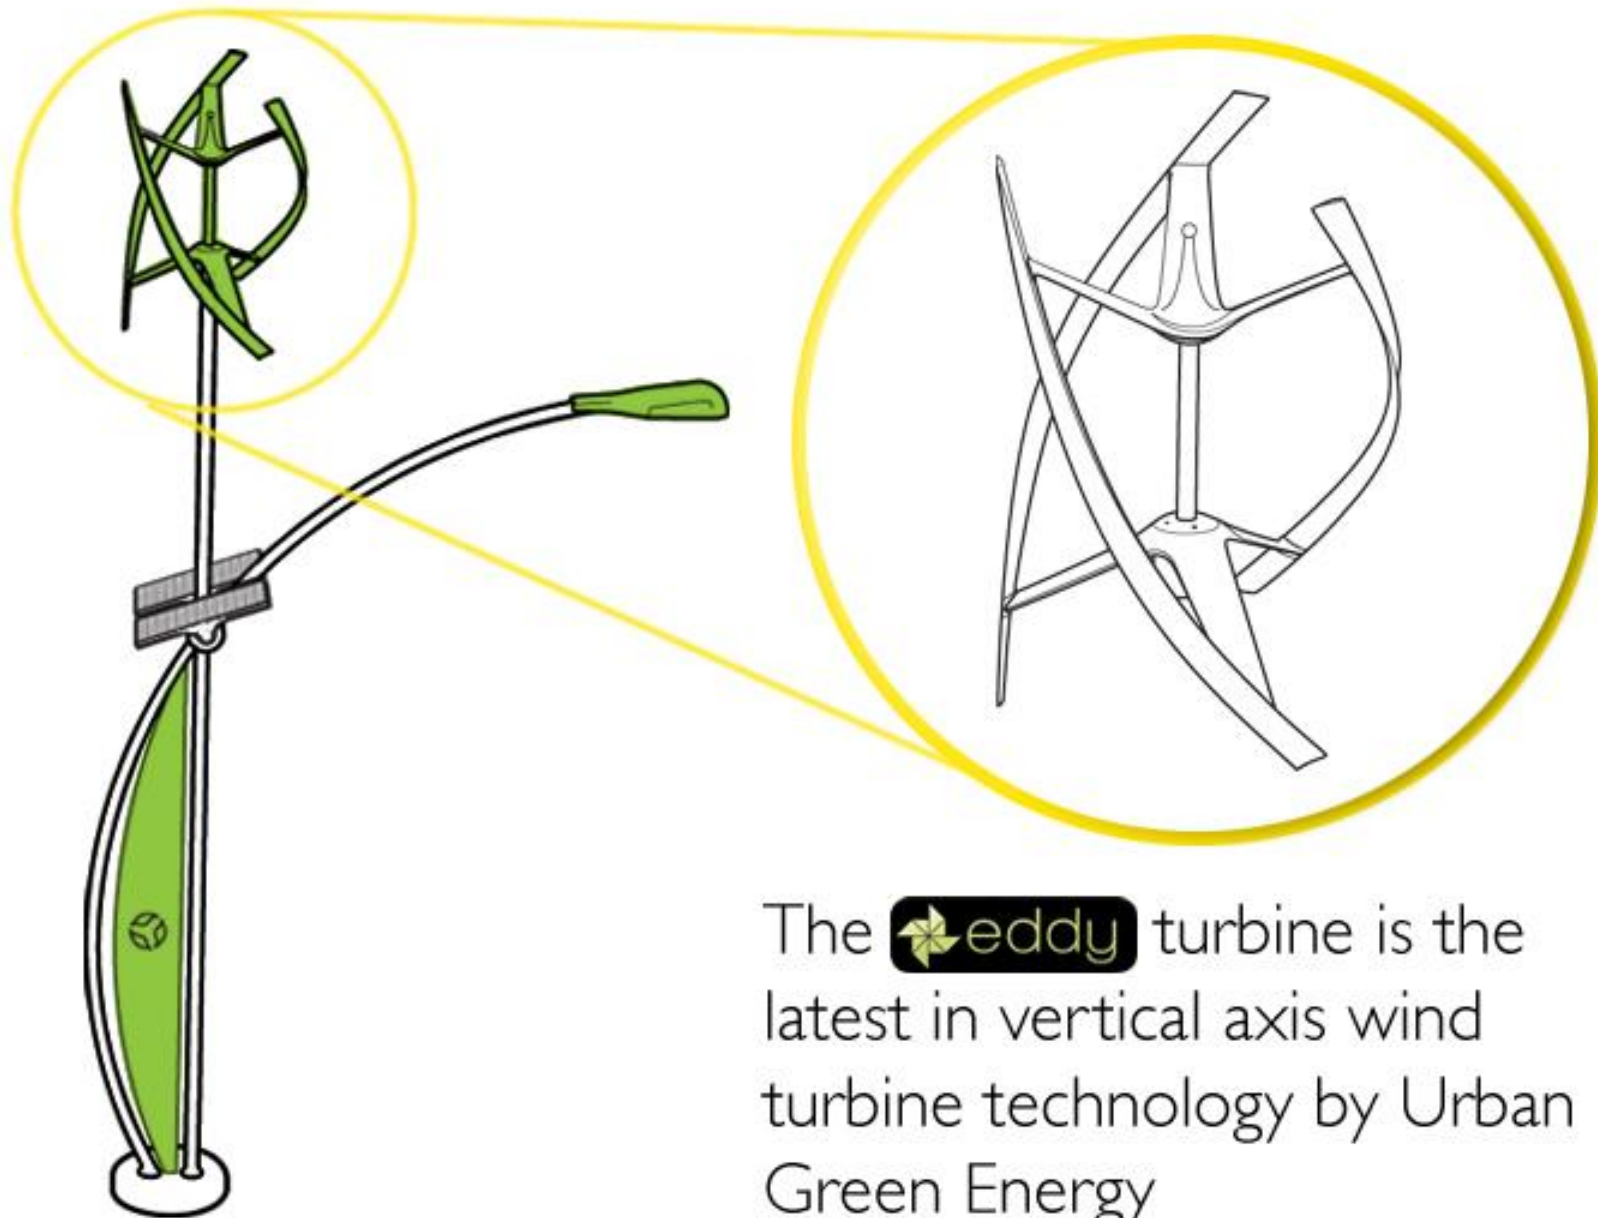

Sanya

Sanya GB

Urban
Green
Energy

Sanya

A clean energy-powered lighting solution

Sanya

Sanya

How does it work?

The  eddy turbine is the latest in vertical axis wind turbine technology by Urban Green Energy

Solar pannels harvest energy from the sun

LED lights are available for all applications

Battery system gives you light throughout the night even if the wind is not blowing

In the Sanya system the battery lasts five nights

Choose Sanya GB if you wish to back-up your battery with grid power for prolonged periods of low wind

The Sayna GB battery lasts one night and grid backup kicks in when the charge falls below 20% capacity