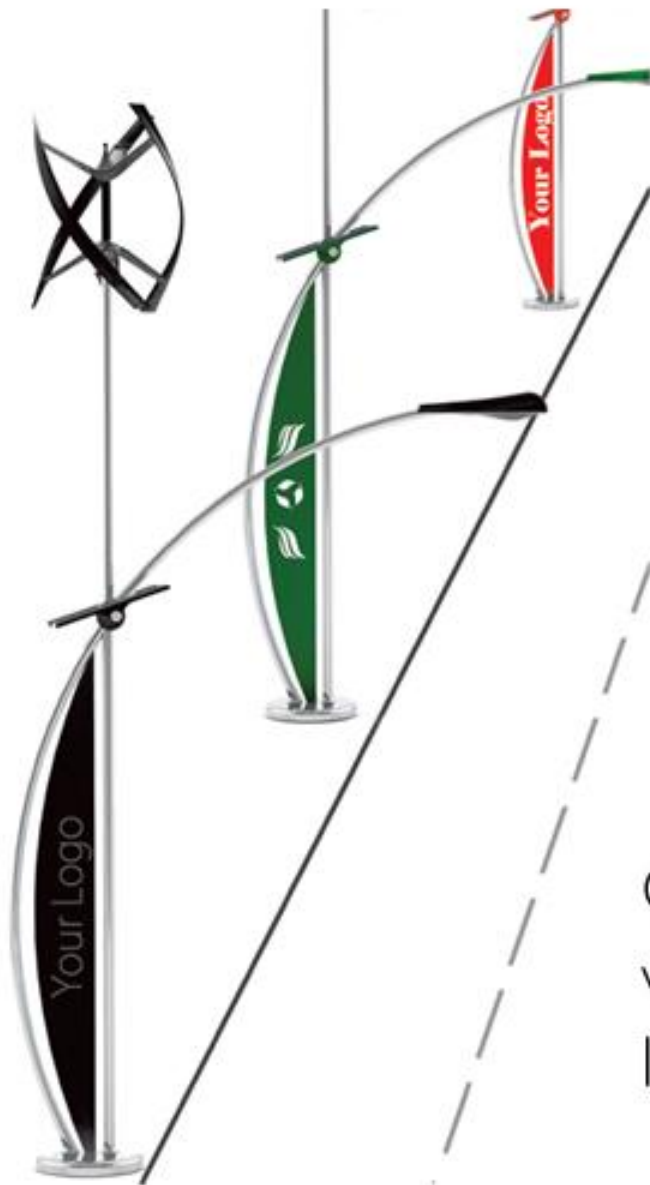

Custom design your Sanya
with your company name and
logo