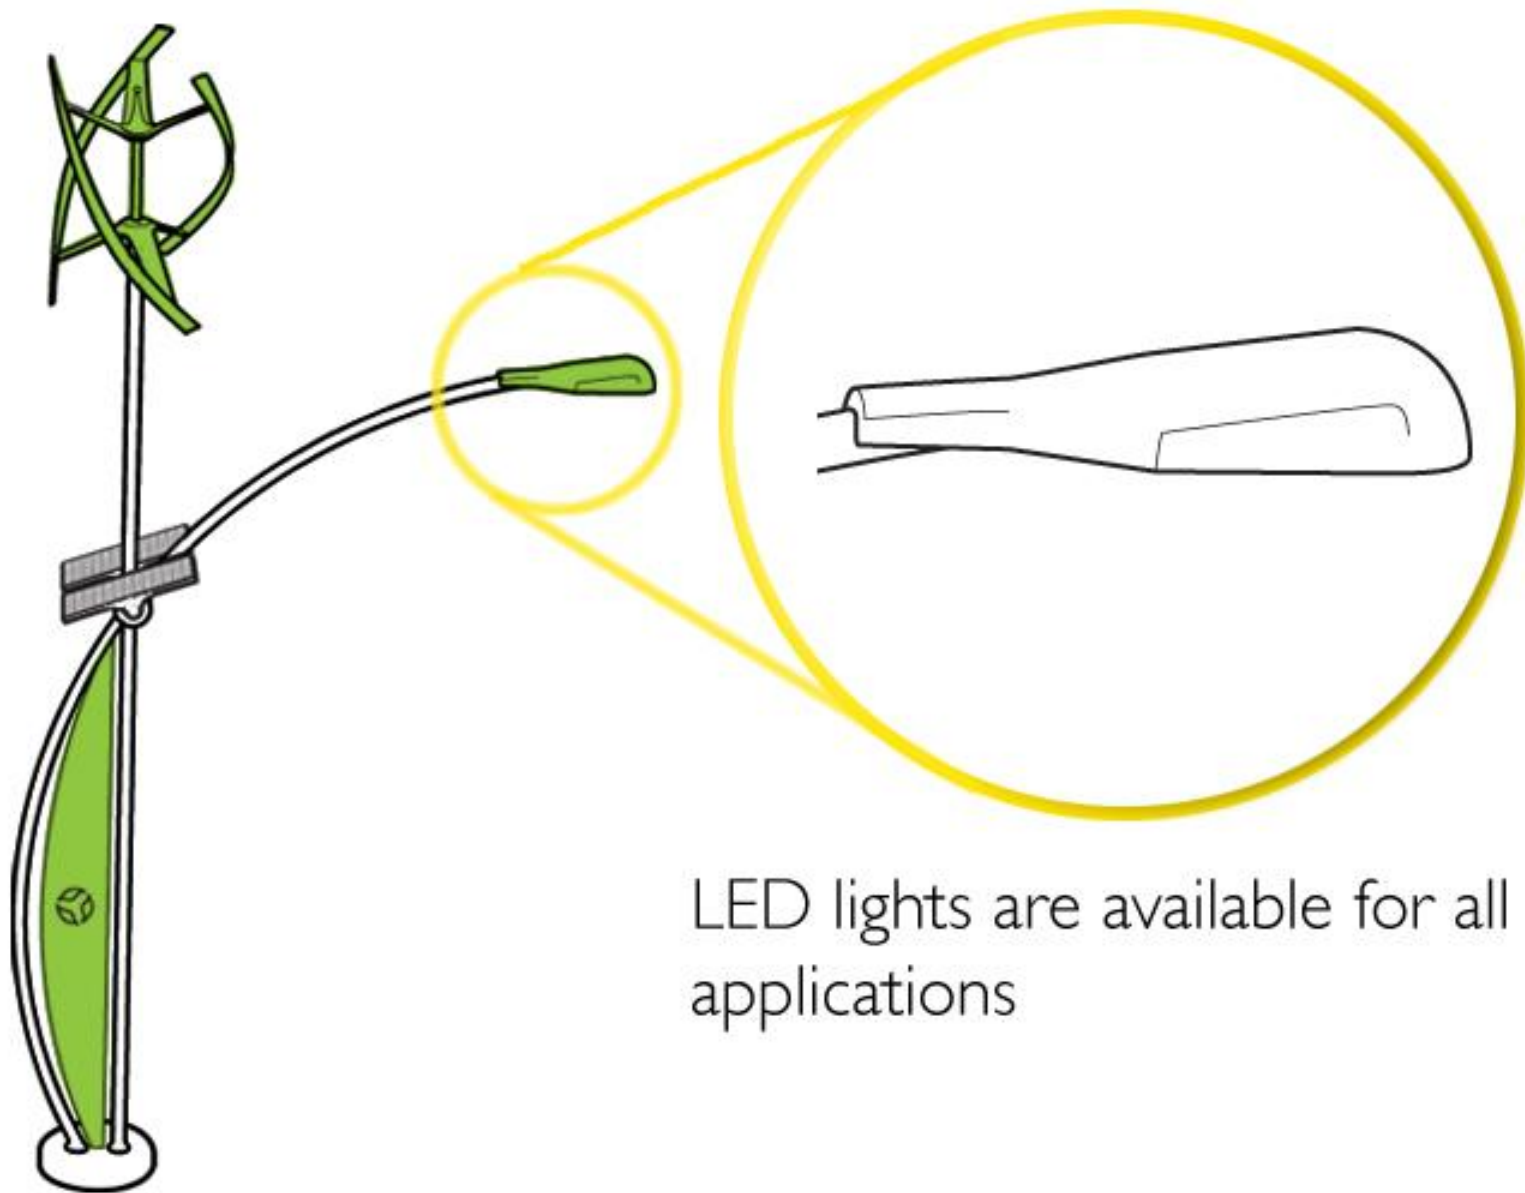

The  eddy turbine is the latest in vertical axis wind turbine technology by Urban Green Energy

Solar pannels harvest energy from the sun

LED lights are available for all applications

Battery system gives you light throughout the night even if the wind is not blowing

In the Sanya system the battery lasts five nights

Choose Sanya GB if you wish to back-up your battery with grid power for prolonged periods of low wind

The Sayna GB battery lasts one night and grid backup kicks in when the charge falls below 20% capacity