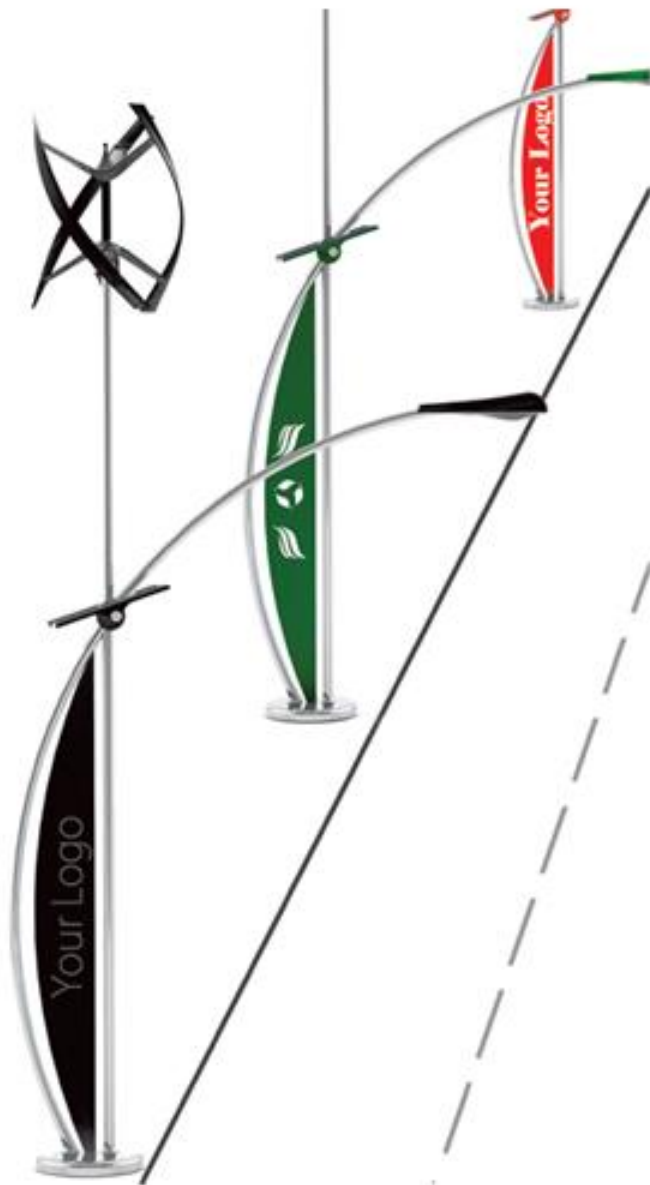

Sanya

Sanya GB

Urban
Green
Energy

Sanya

A clean energy-powered lighting solution

Sanya

Sanya

How does it work?

The  eddy turbine is the latest in vertical axis wind turbine technology by Urban Green Energy

Solar pannels harvest energy from the sun

LED lights are available for all applications

Battery system gives you light throughout the night even if the wind is not blowing

In the Sanya system the battery lasts five nights

Choose Sanya GB if you wish to back-up your battery with grid power for prolonged periods of low wind

The Sayna GB battery lasts one night and grid backup kicks in when the charge falls below 20% capacity